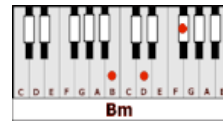

## GUITAR / KEYBOARD CHORDS:

**G=320003**

**C=x32010**

**D=xx0232**

**Bm=xx4432**

**Em=o22000**

**INTRO CHORUS:** (a cappella) **And I keep feelin' so alone**

**Writin' lonely songs...and dreamin' of home**