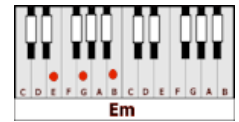

## GUITAR / KEYBOARD CHORDS:

**G=320003**

**C=x32010**

**D=xx0232**

**Bm=xx4432**

**Em=o22000**

**INTRO CHORUS:** (a cappella) **And I keep feelin' so alone**

**Writin' lonely songs...and dreamin' of home**