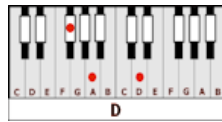

## GUITAR / KEYBOARD CHORDS:

**G=320003**

**C=x32010**

**D=xx0232**

**Bm=xx4432**

**Em=o22000**

**INTRO CHORUS:** (a cappella) **And I keep feelin' so alone**

**Writin' lonely songs...and dreamin' of home**