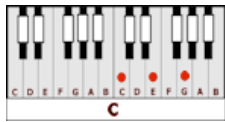

## GUITAR / KEYBOARD CHORDS:

**G=320003**

**C=x32010**

**D=xx0232**

**Bm=xx4432**

**Em=o22000**

**INTRO CHORUS:** (a cappella) **And I keep feelin' so alone**

**Writin' lonely songs...and dreamin' of home**

**BREAK:** (same as verse chords) G-C-D-C-G G-C-D-C-G

**CHORUS:** And I keep feelin' so alone  
Writin' lonely songs...and dreamin' of home  
Playin' my guitar... to my own  
Footsteps in time...to my moan  
Footsteps in time...to my moan